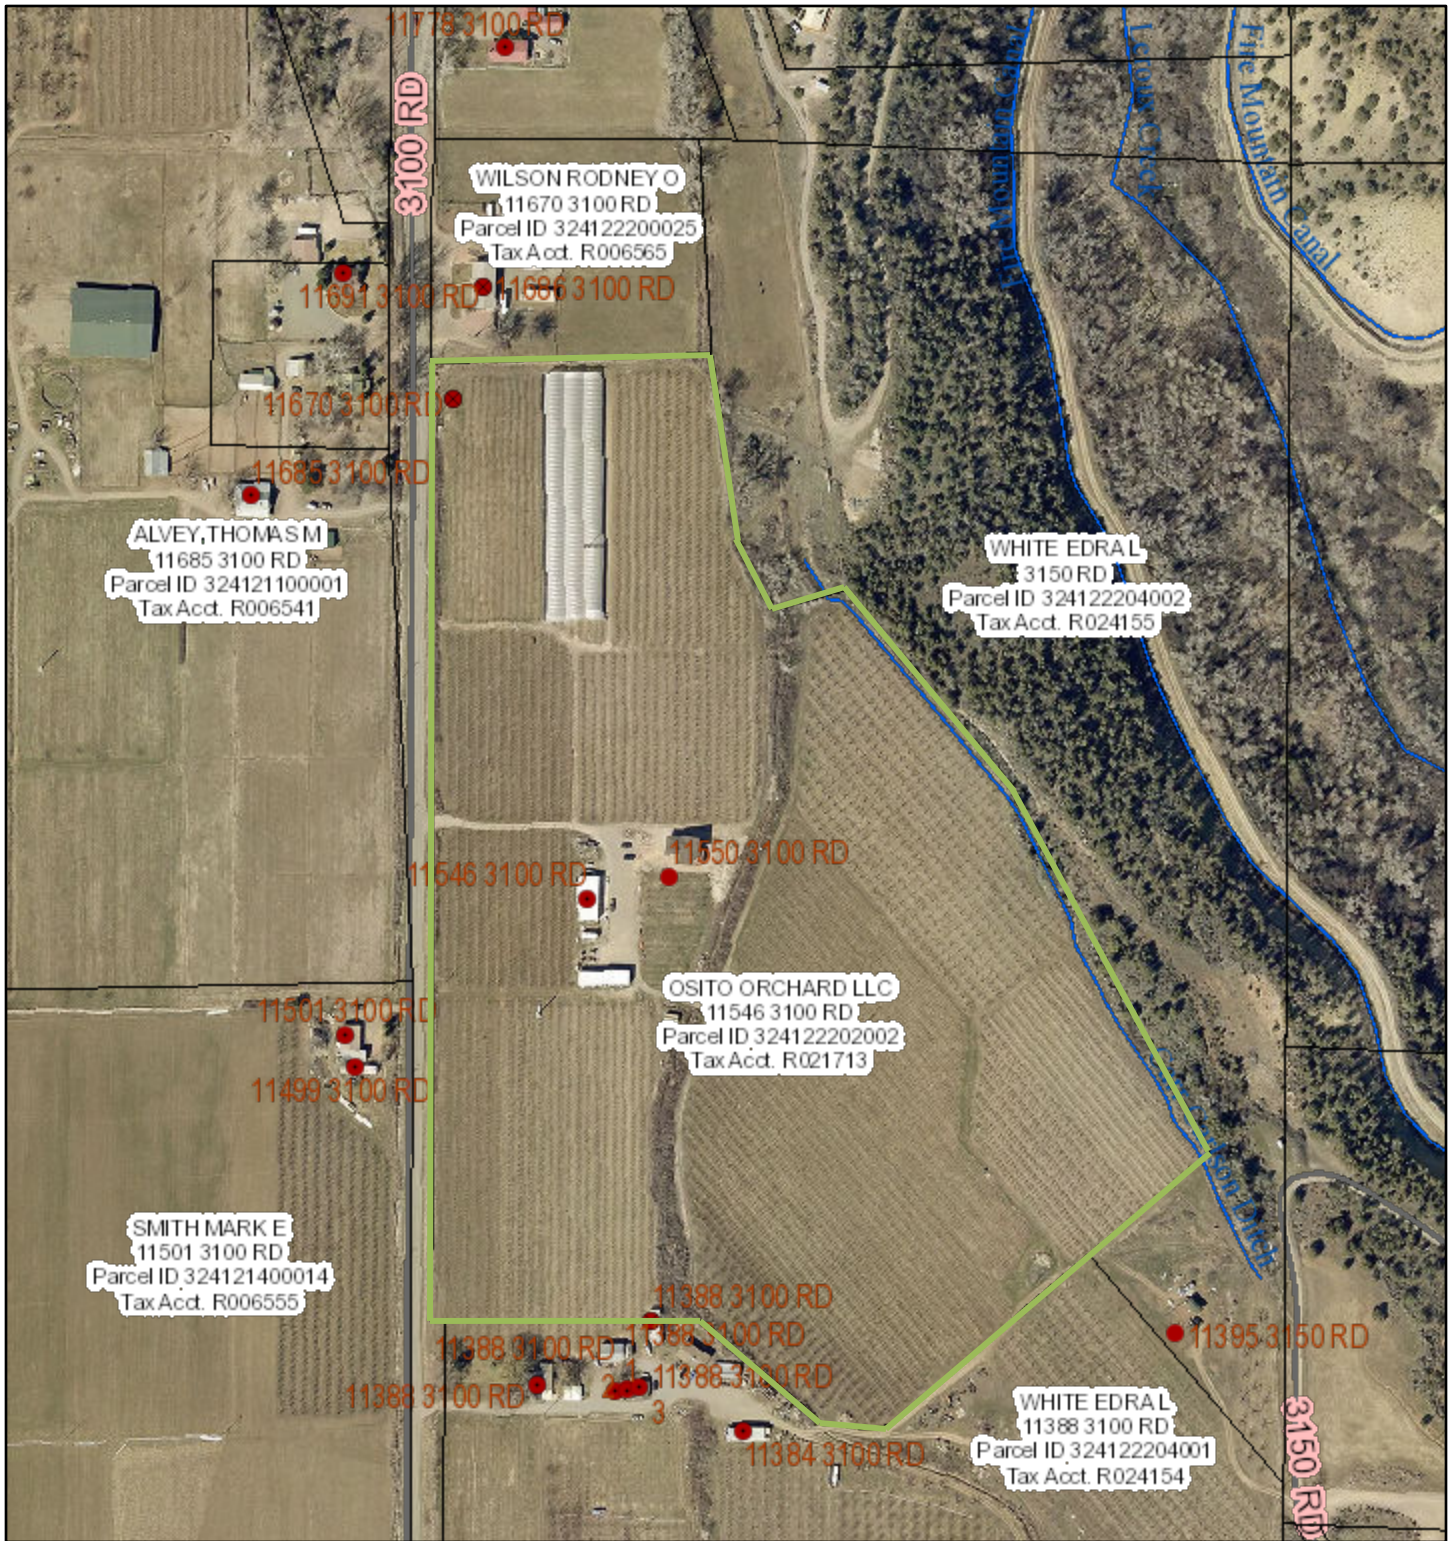

11550 3100 Road, Hotchkiss, CO

1/10/2020, 11:54:56 AM

- Override 1
- DeltaCoGeodata.DBO.Delco_Parcels
- ROADS IN DELTA**
- Roads in Delta Co.
- Private
- TOWN BOUNDARIES
- DELTA COUNTY
- Rivers, Streams & Ditches
- Lakes
- LABELS FOR PARCELS**
- ADDRESS POINTS**
- Active or Current

Esri, HERE, Garmin, (c) OpenStreetMap contributors, and the GIS user community, Delta County Colorado, Pictometry EagleView 2016, Delta County GIS