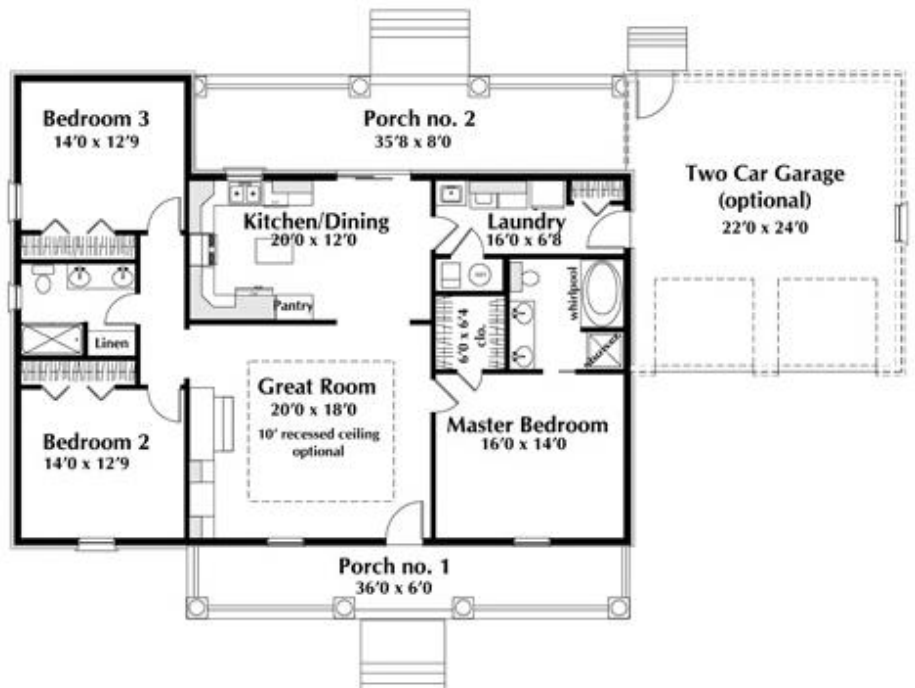

NORTH RIDGE MEADOWS FLOOR PLANS

THE ASPEN: \$270,000; 1,400 SQ. FT.

THE GUNNISON: \$274,000; 1,450 SQ. FT.

THE SILVERTON: \$277,000; 1,449 sq.

THE TELLURIDE: \$288,000; \$1,650 sq.