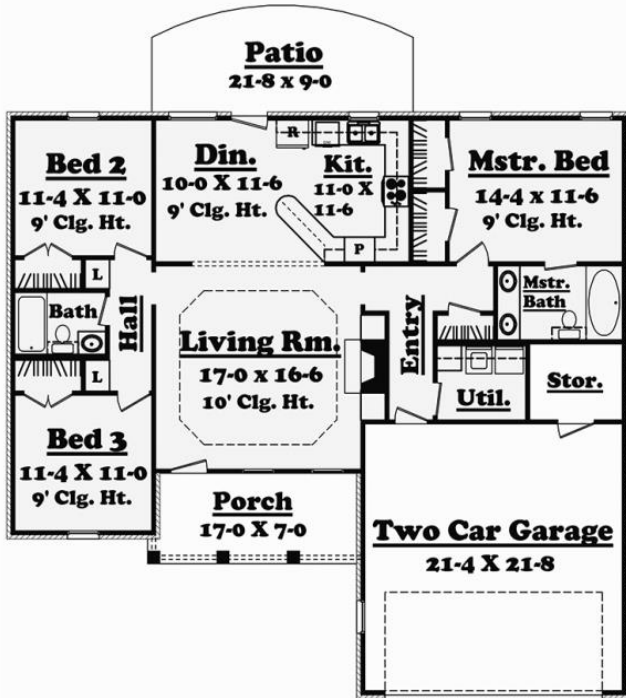

NORTH RIDGE MEADOWS FLOOR PLANS

THE ASPEN: \$270,000; 1,400 SQ. FT.

THE GUNNISON: \$274,000; 1,450 SQ. FT.

THE SILVERTON: \$277,000; 1,449 sq.

THE TELLURIDE: \$288,000; \$1,650 sq.