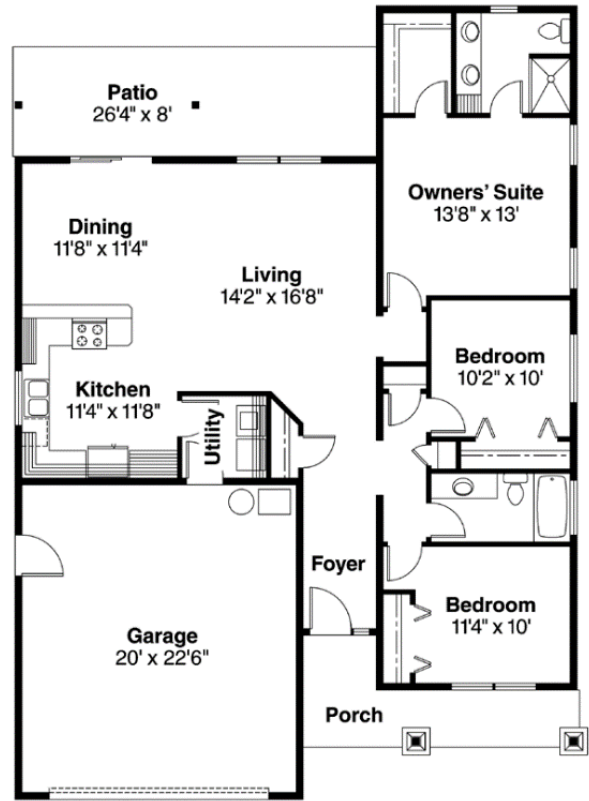

NORTH RIDGE MEADOWS FLOOR PLANS

THE ASPEN: \$270,000; 1,400 SQ. FT.

THE GUNNISON: \$274,000; 1,450 SQ. FT.

THE SILVERTON: \$277,000; 1,449 sq.

THE TELLURIDE: \$288,000; \$1,650 sq.