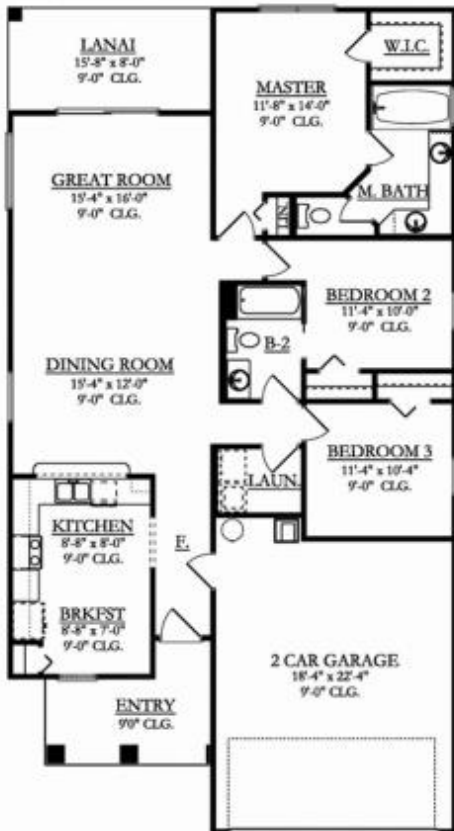

NORTH RIDGE MEADOWS FLOOR PLANS

THE ASPEN: \$270,000; 1,400 SQ. FT.

THE GUNNISON: \$274,000; 1,450 SQ. FT.

THE SILVERTON: \$277,000; 1,449 sq.

THE TELLURIDE: \$288,000; \$1,650 sq.