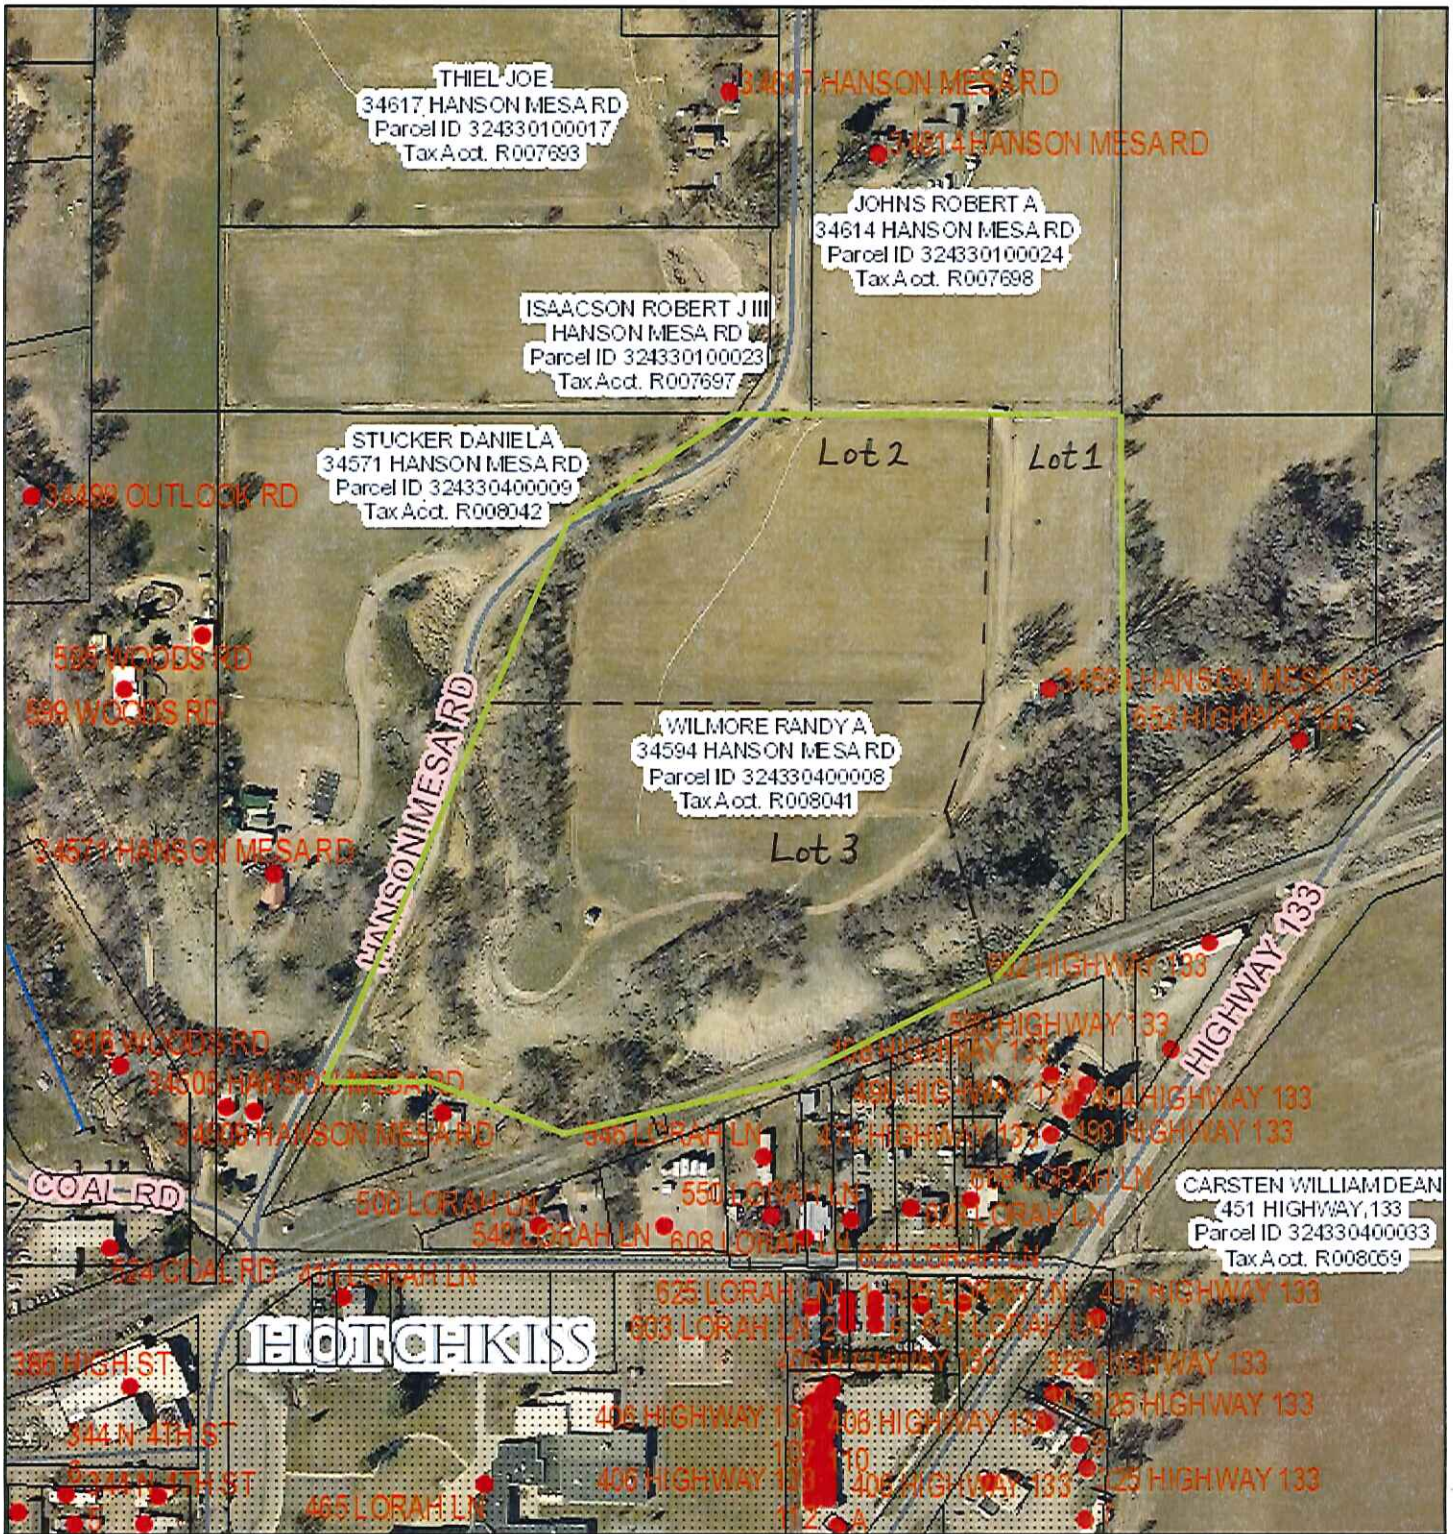

# Delta County, Colorado

9/7/2018, 3:03:09 PM

1:4,514

- Override 1
  - DeltaCoGeodata.DBO.Delco\_Parcels
  - Rivers, Streams & Ditches
  - Lakes
  - ADDRESS POINTS
  - Red: Band\_1
- ROADS IN DELTA
- Roads in Delta Co.
  - Private
  - TOWN BOUNDARIES
- CODELTO22024WEST.sid

Delta County Colorado, Esri, HERE, Garmin, © OpenStreetMap contributors, and the GIS user community, Pictometry EagleView 2016, Delta County GIS