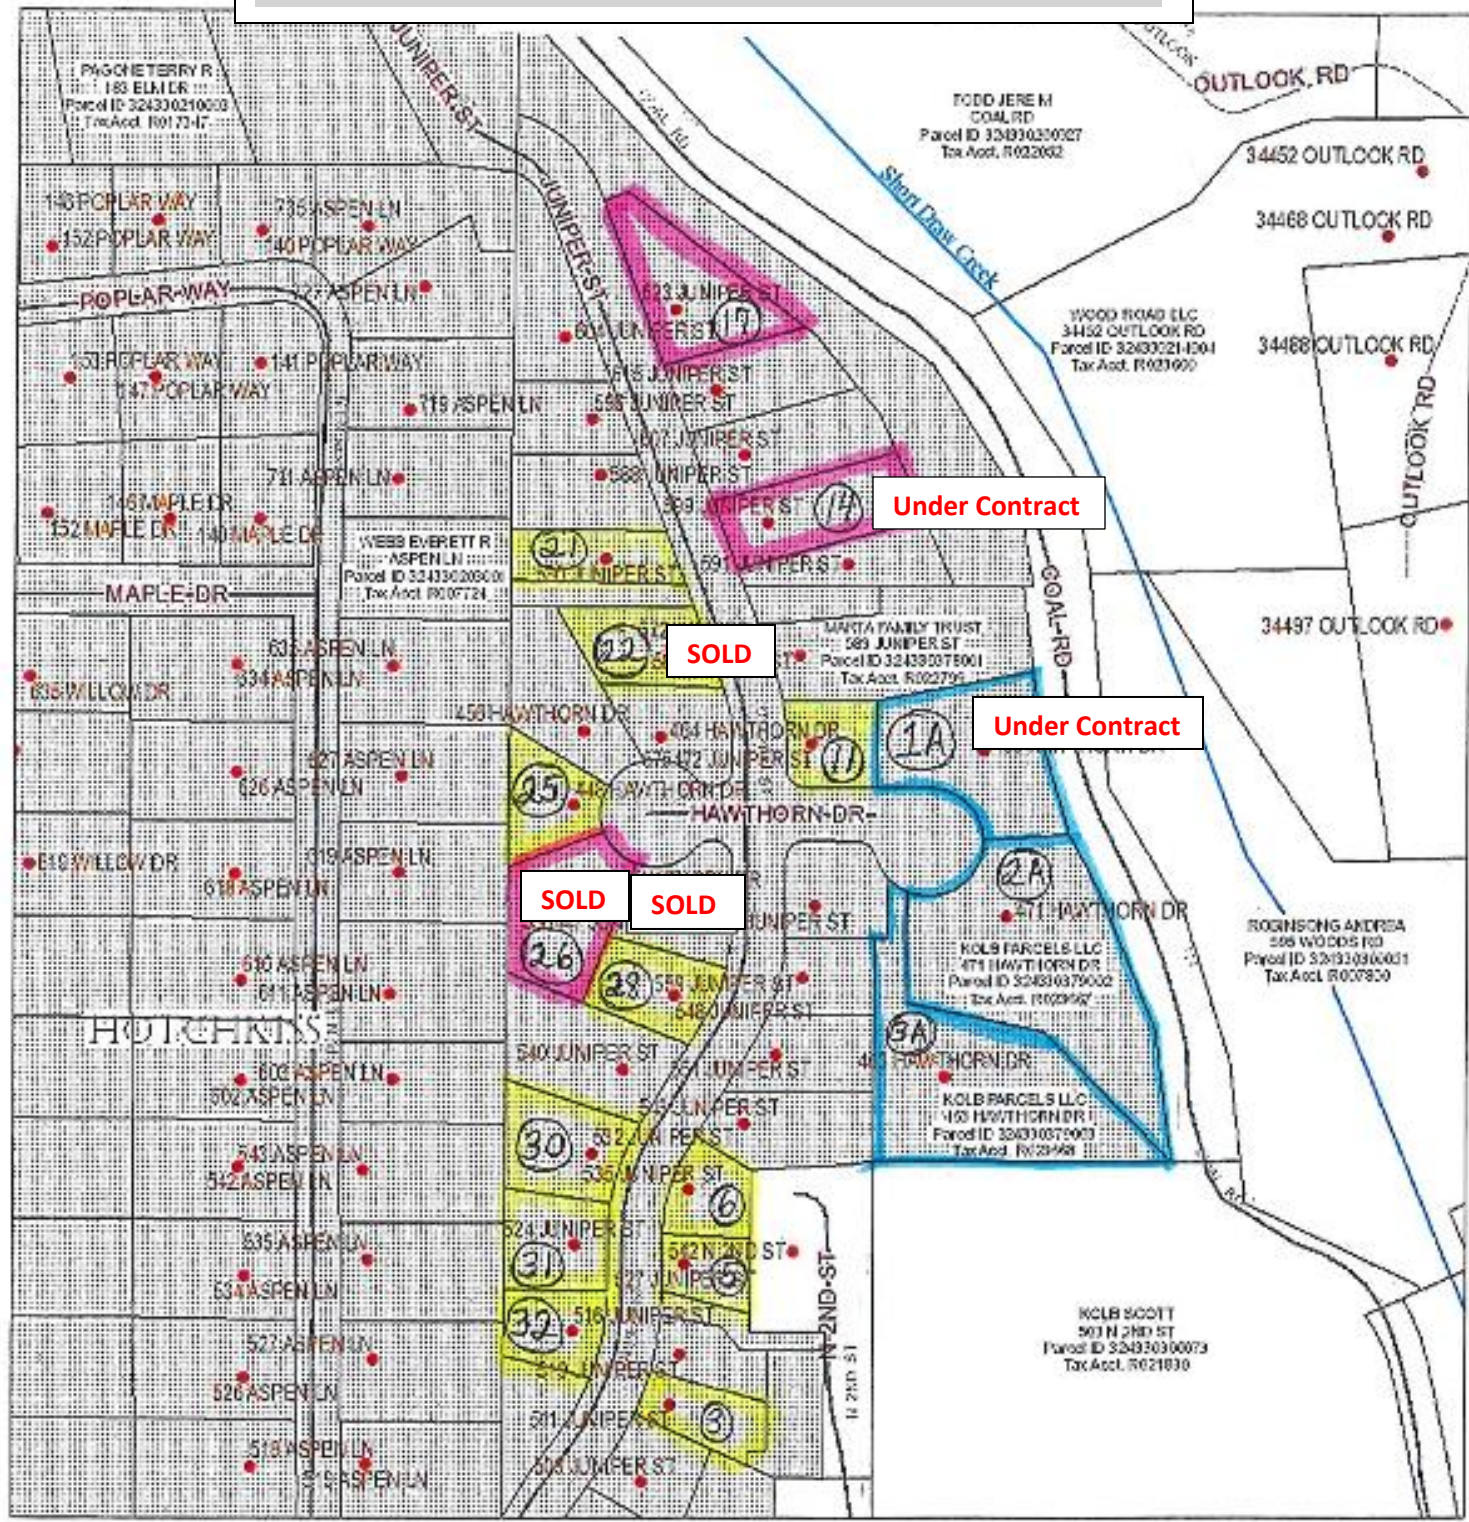

NORTH RIDGE MEADOWS AVAILABLE LOTS

1/6/2016, 3:54:10 PM

- ADDRESS POINTS
- ▬ Lakes
- ▬ Rivers, Streams & Ditches
- ▬ LABELS FOR PARCELS
- ▬ TOWN BOUNDARIES
- ROADS IN DELTA
 - ▬ Roads in Delta Co.
 - ▬ Private

Yellow Highlighted – All lots where homes can be built for the list price

Pink Highlighted - Lot premium of \$10,000 to be added to purchase price for lots 14, 17, 26

Blue Highlighted – Lots 1A, 2A, 3A - additional lot premiums and/or custom home floor plans can be negotiated

Sources: Esri, HERE, DeLorme, Intermap, IntraMap P Corp.,