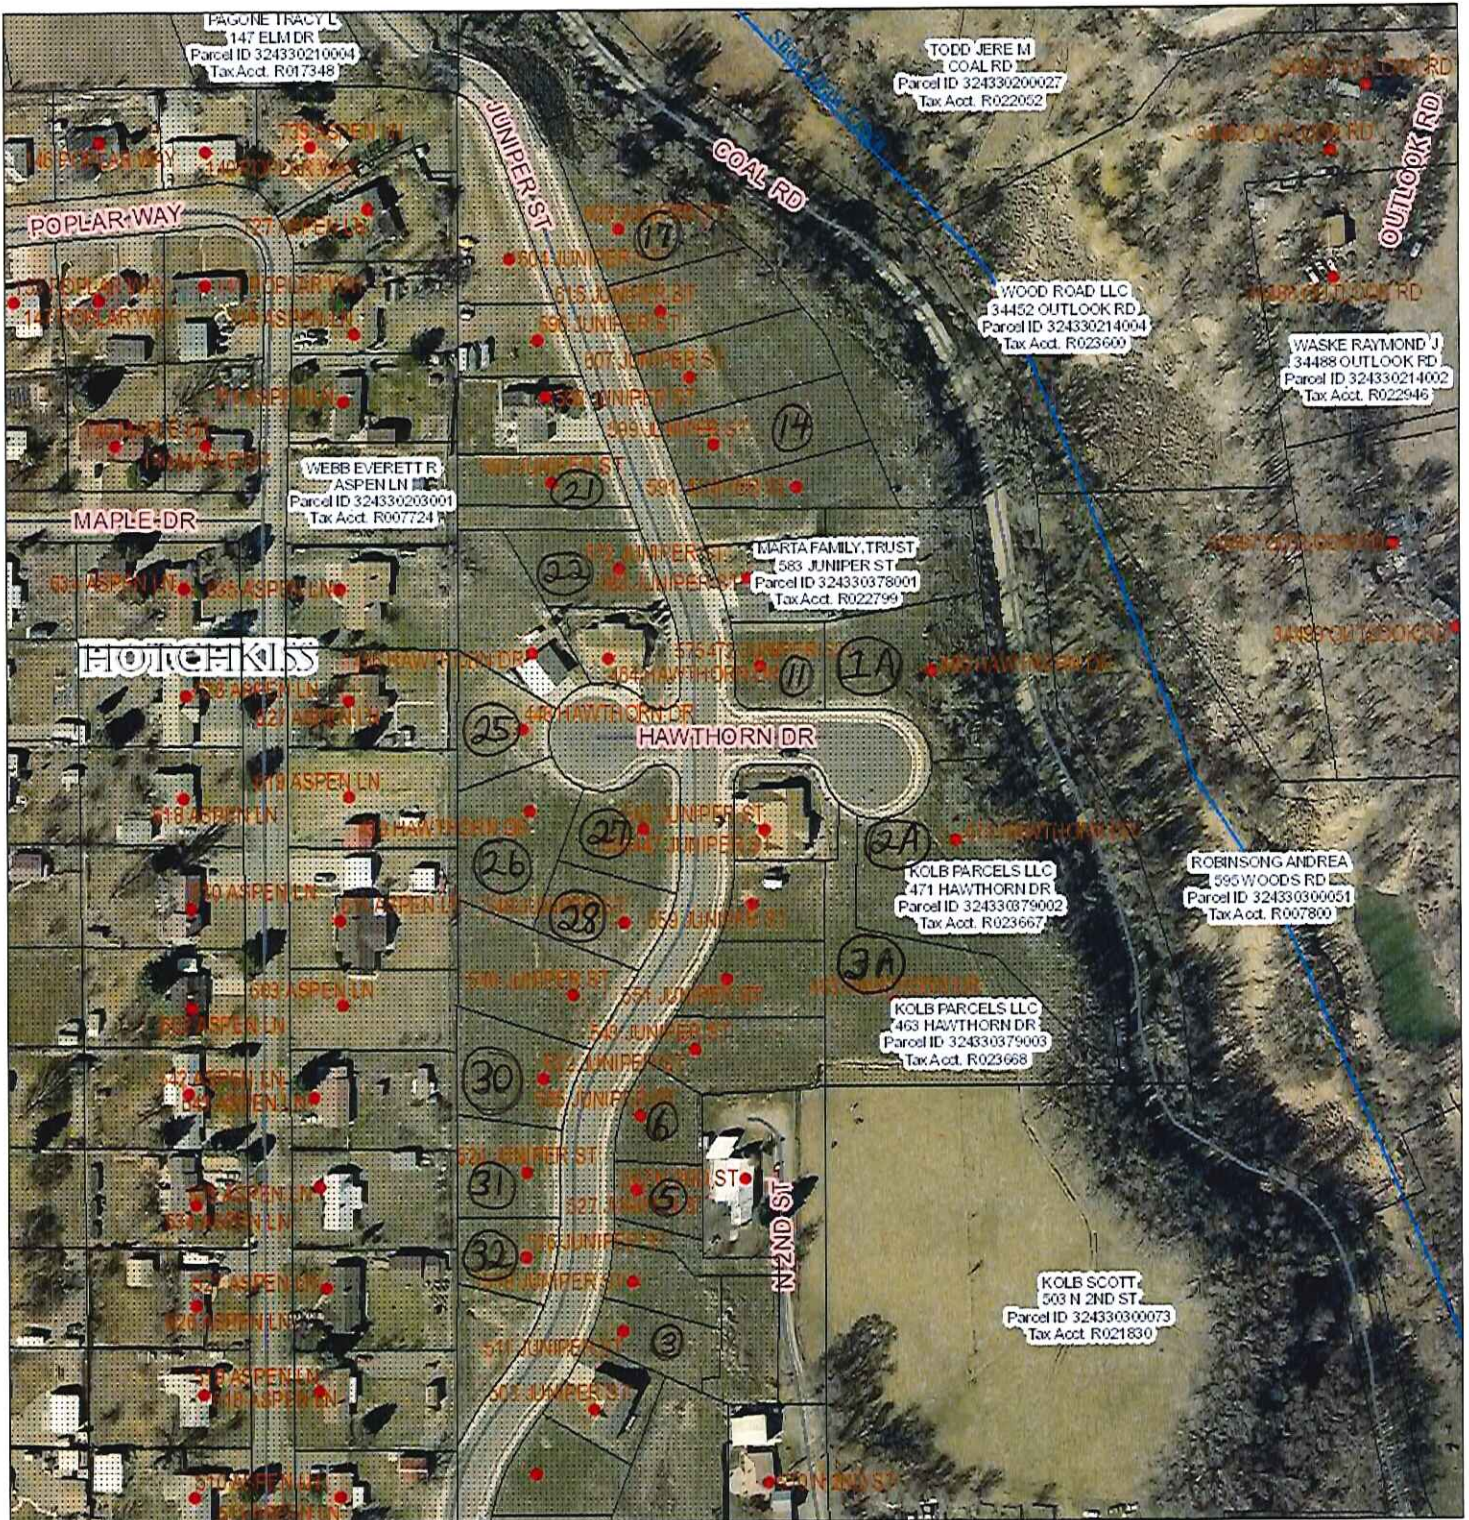

Delta County, Colorado

1/6/2018, 1:34:24 PM

- ADDRESS POINTS
- 🌊 Lakes
- 🌊 Rivers, Streams & Ditches
- 📄 LABELS FOR PARCELS
- 🗺️ TOWN BOUNDARIES
- ROADS IN DELTA
 - Roads in Delta Co.
 - Private

1:2,257