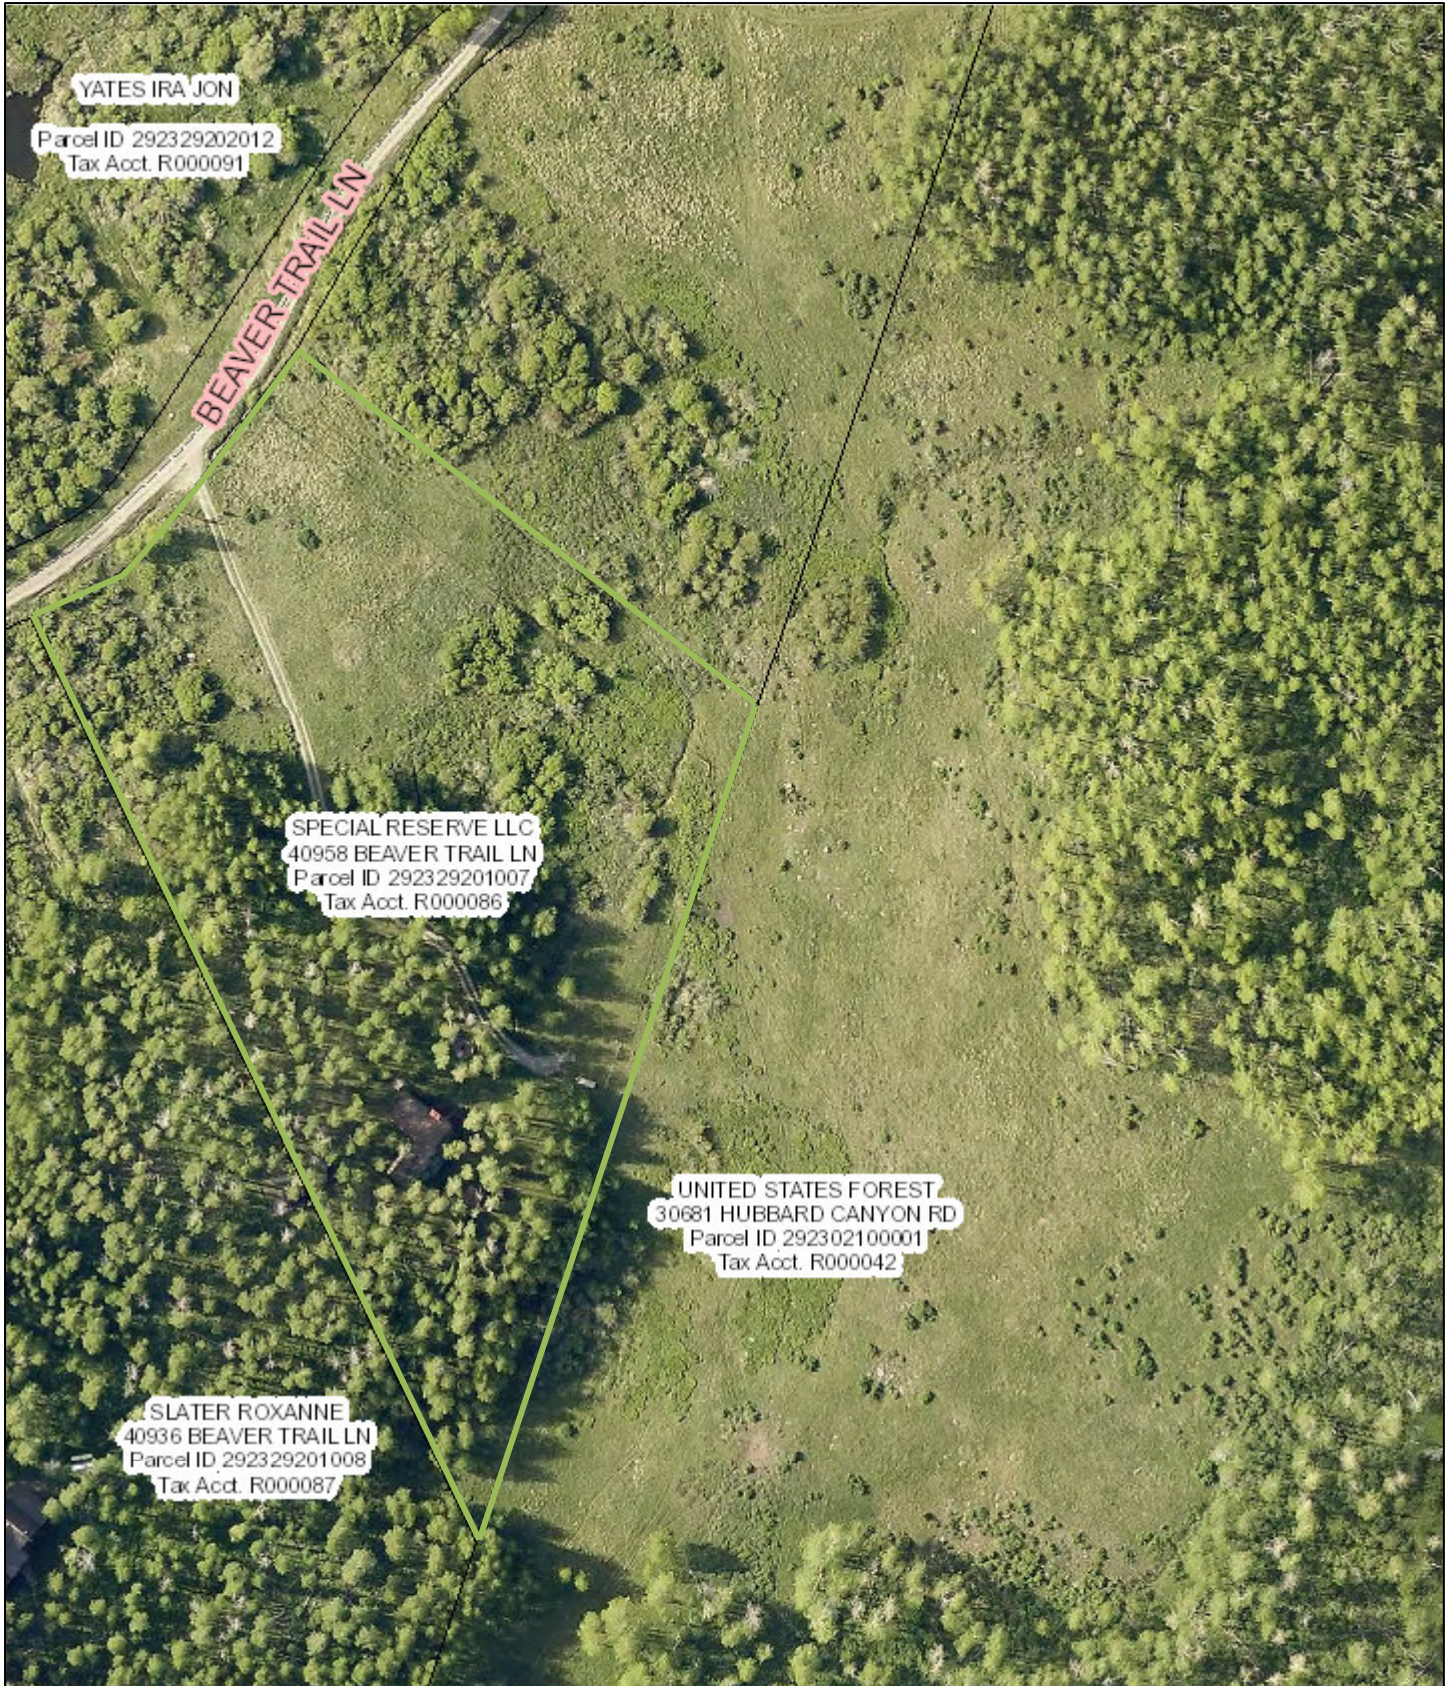

Delta County, Colorado

August 18, 2017

Lines

— Override 1

■ Lakes

— Rivers, Streams & Ditches

LABLES FOR PARCELS

▣ TOWN BOUNDARIES

ROADS IN DELTA

— Roads in Delta Co.

— Private

Sources: Esri, HERE, DeLorme, Intermap, increment P Corp., GEBCO, USGS, FAO, NPS, NRCAN, GeoBase, IGN, Kadaster NL, Ordnance Survey, Esri Japan, METI, Esri China (Hong Kong), swisstopo, MapmyIndia, © OpenStreetMap contributors, and the GIS User Community
Delta County Colorado