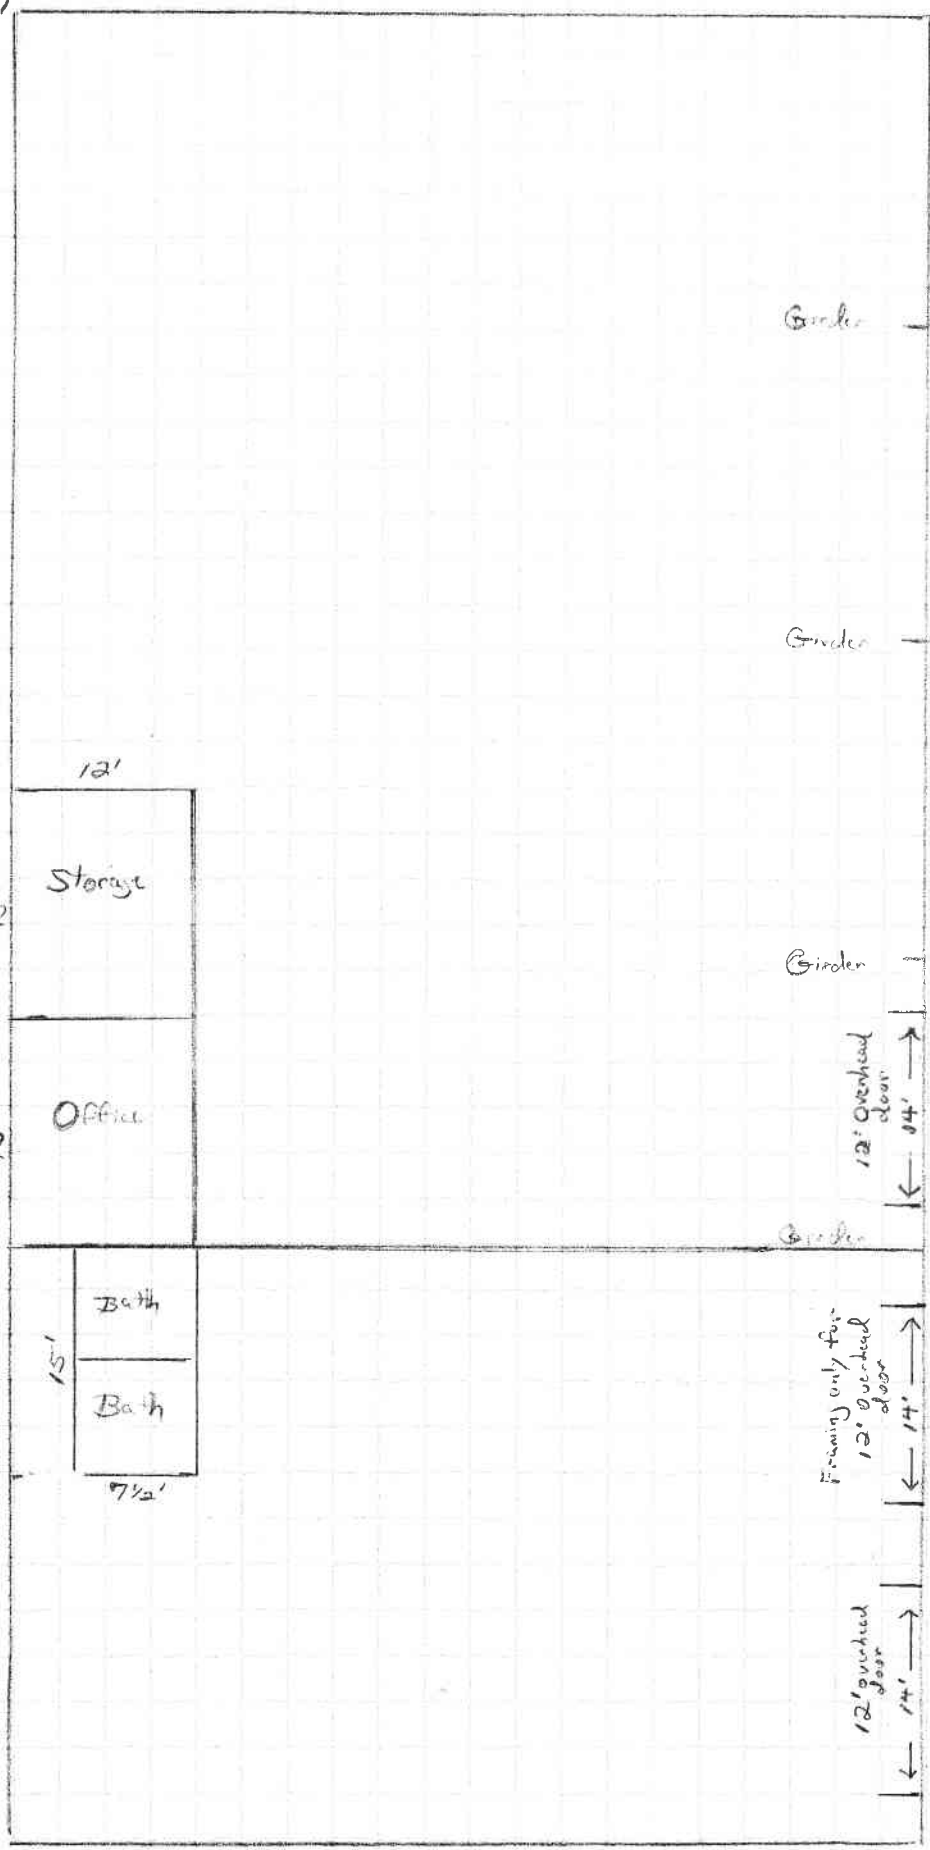

Approx. Interior
(Jessen Bldg)

60'

120'

80'

40'